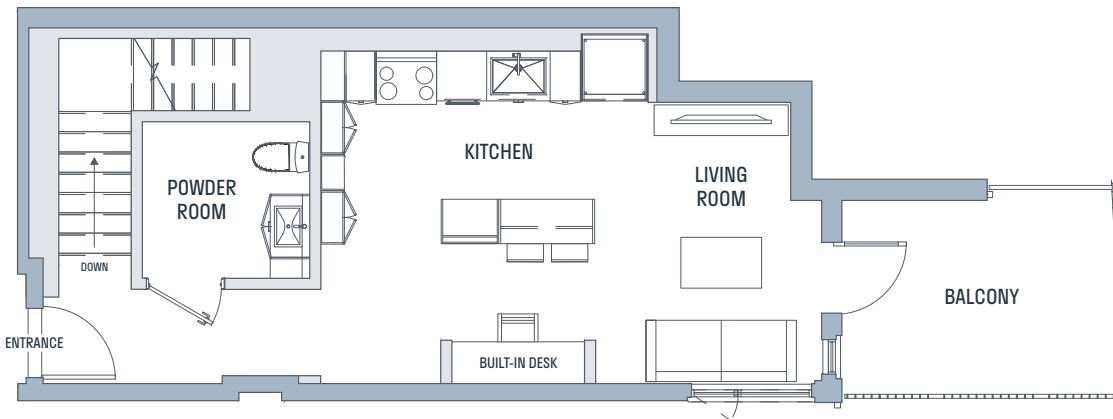

Townhome TH3

LEVELS 2&3

2 BEDROOM

2.5 BATHS

1,195 SQ FT

Second Level

Third Level