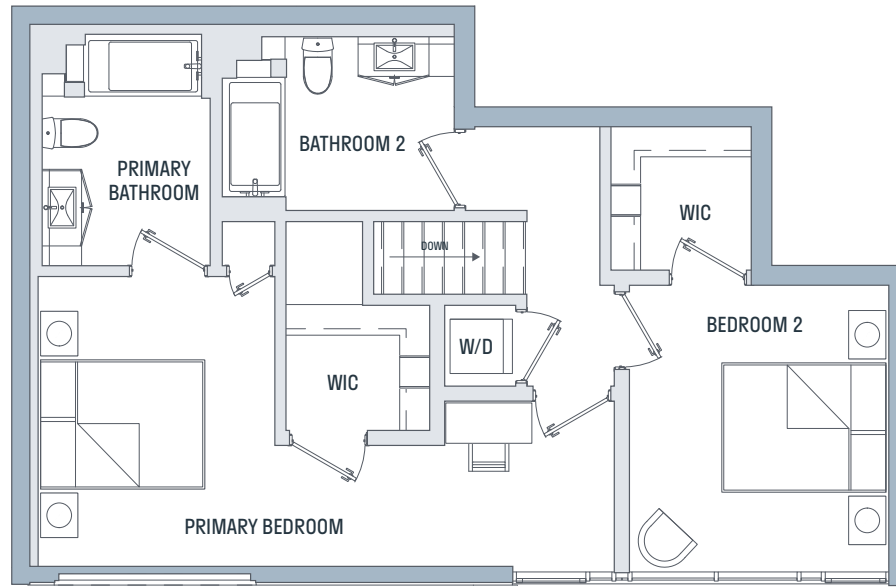

Townhome TH3

LEVELS 2&3

2 BEDROOM

2.5 BATHS

1,195 SQ FT

Second Level

Third Level